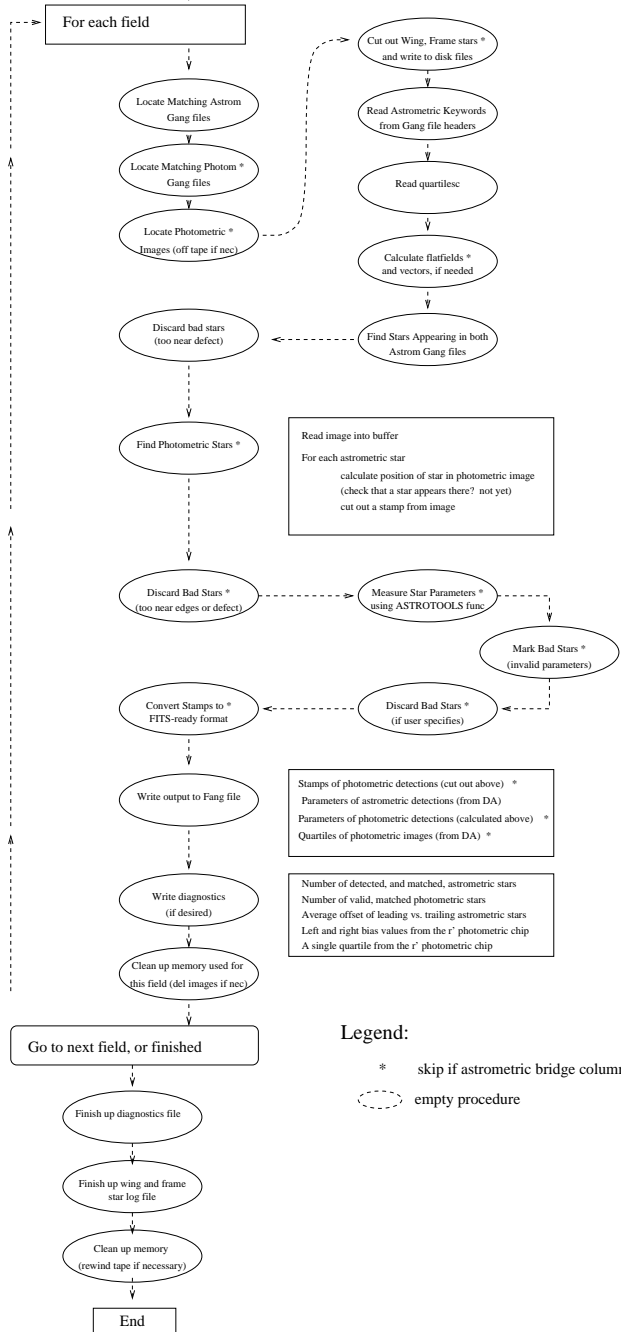

Read info from param files  
 Initialize memory  
 Create flatfield vectors (if needed)  
 Read star catalog  
 Initialize tape drive (if needed)

### Level One Serial Stamp Collection Pipeline

Michael Richmond  
 July 30, 1996

**Legend:**  
 \* skip if astrometric bridge column  
 empty procedure